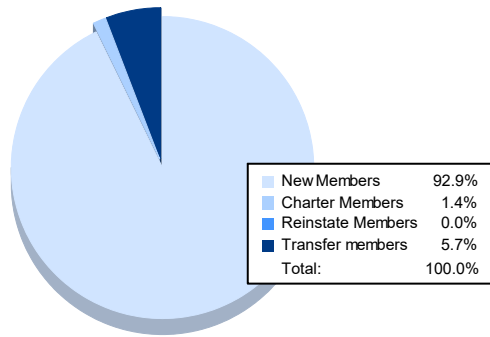

Year	New Clubs	Dropped Clubs	Gain/ Loss Clubs	New Members	Charter Members	Reinstate Members	Transfer Members	Total Member Added	Total Members Dropped	Gain/ Loss Members
2017-2018	0	1	-1	90	0	1	3	94	180	-86
2018-2019	1	2	-1	102	20	1	9	132	152	-20
2019-2020	0	2	-2	91	0	1	5	97	203	-106
2020-2021	1	3	-2	58	28	2	3	91	177	-86
2021-2022	0	0	0	65	1	0	4	70	182	-112
<b>Average</b>	<b>0</b>	<b>2</b>	<b>-1</b>	<b>81</b>	<b>10</b>	<b>1</b>	<b>5</b>	<b>97</b>	<b>179</b>	<b>-82</b>

### Membership Composition June 2022 Cumulative