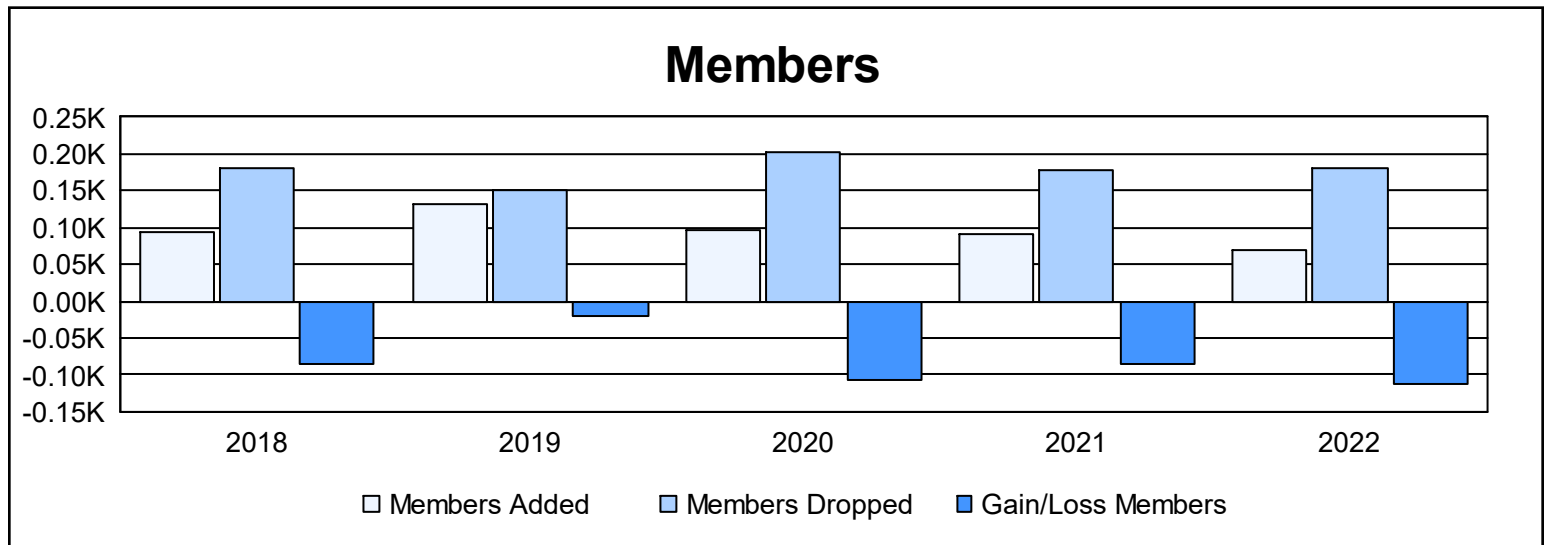

Year	New Clubs	Dropped Clubs	Gain/ Loss Clubs	New Members	Charter Members	Reinstate Members	Transfer Members	Total Member Added	Total Members Dropped	Gain/ Loss Members
2017-2018	0	1	-1	90	0	1	3	94	180	-86
2018-2019	1	2	-1	102	20	1	9	132	152	-20
2019-2020	0	2	-2	91	0	1	5	97	203	-106
2020-2021	1	3	-2	58	28	2	3	91	177	-86
2021-2022	0	0	0	65	1	0	4	70	182	-112
<b>Average</b>	<b>0</b>	<b>2</b>	<b>-1</b>	<b>81</b>	<b>10</b>	<b>1</b>	<b>5</b>	<b>97</b>	<b>179</b>	<b>-82</b>

### Membership Composition June 2022 Cumulative