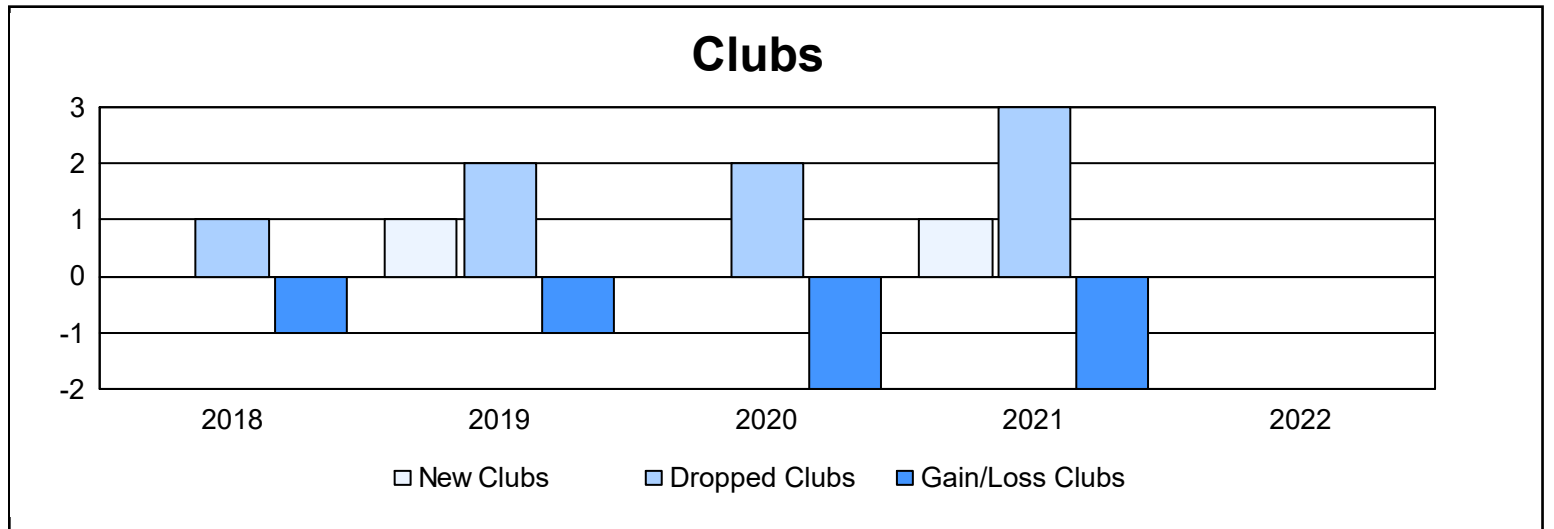

Year	New Clubs	Dropped Clubs	Gain/ Loss Clubs	New Members	Charter Members	Reinstate Members	Transfer Members	Total Member Added	Total Members Dropped	Gain/ Loss Members
2017-2018	0	1	-1	90	0	1	3	94	180	-86
2018-2019	1	2	-1	102	20	1	9	132	152	-20
2019-2020	0	2	-2	91	0	1	5	97	203	-106
2020-2021	1	3	-2	58	28	2	3	91	177	-86
2021-2022	0	0	0	65	1	0	4	70	182	-112
<b>Average</b>	<b>0</b>	<b>2</b>	<b>-1</b>	<b>81</b>	<b>10</b>	<b>1</b>	<b>5</b>	<b>97</b>	<b>179</b>	<b>-82</b>

### Membership Composition June 2022 Cumulative